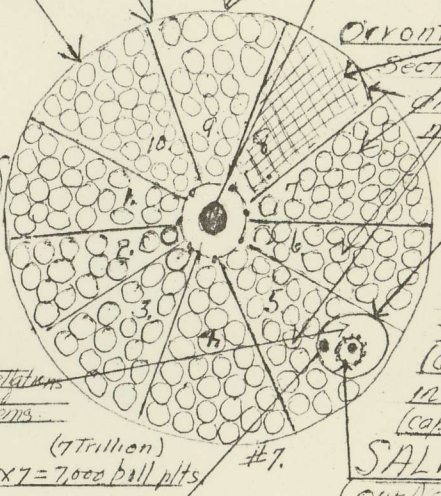

(enlarged detail)

ORVONTON (our Super-universe #7)
approx 100,000 local universes

UNIVERSA (Orvonton cap)

Orvonton = 10 major sectors each sub-divided into 100 minor sectors