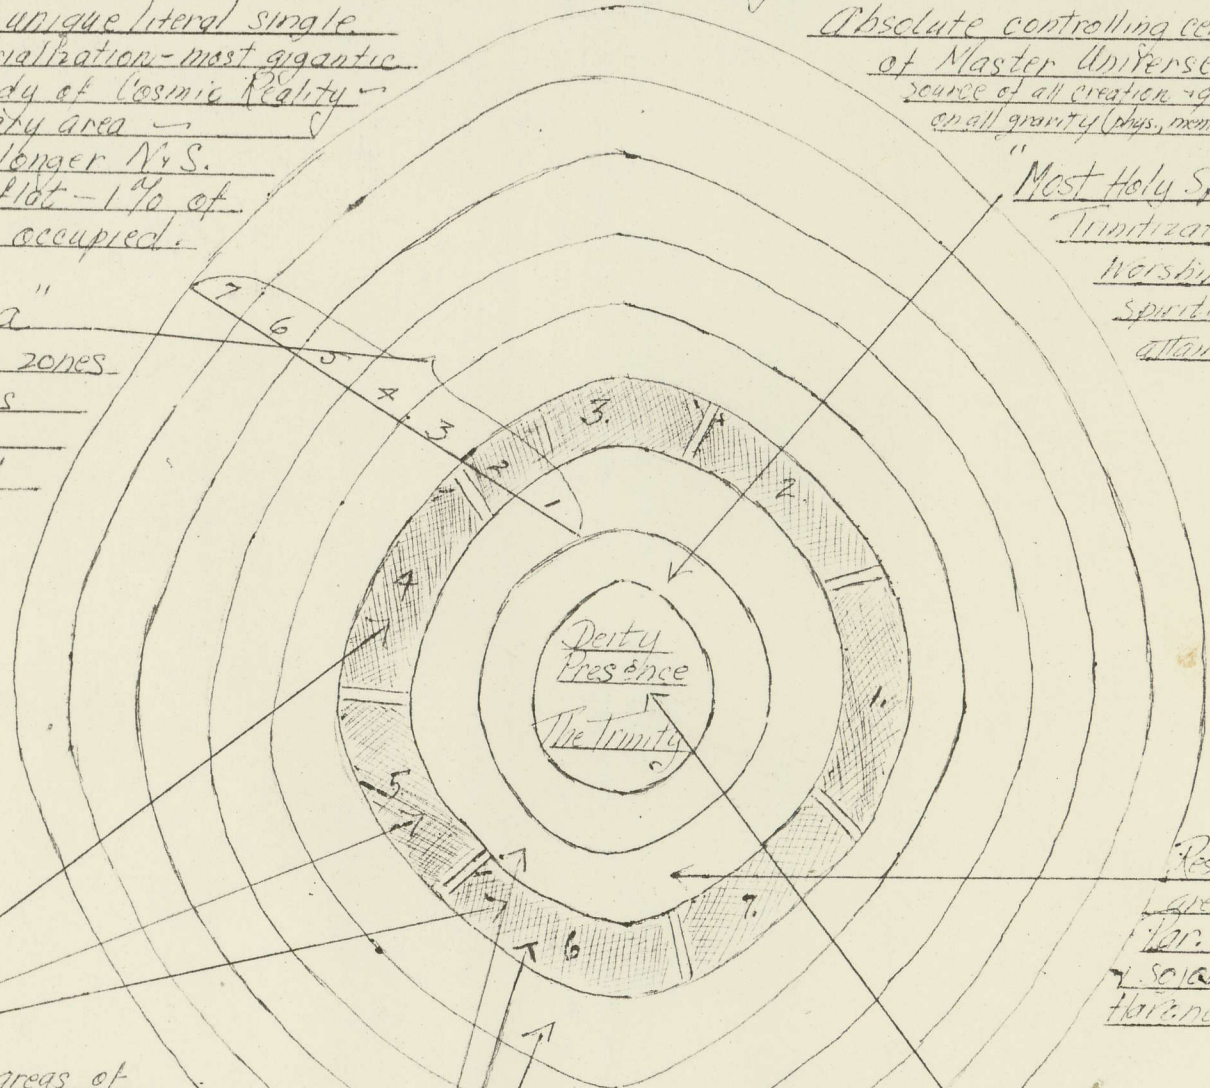

Eternal Isle of Paradise (upper surface)

"Absolutum" The concentration for all Absolute potential for Cosmic Reality
Part of God's technique of Self Liberation from Infinity into Finite Creations

Composed of unique literal single
form of materialization - most gigantic
organized body of Cosmic Reality
Only stationary area
Ellipsoid 1/6 longer N/S.
Essentially flat - 1/6 of
Total area is occupied.

Absolute controlling center
of Master Universe
source of all creation - grasp
on all gravity (phys, mental, spirit)

"Holy Area"
7 concentric zones
"The Fathers
Paradise
Mansions"

"Most Holy Sphere
Trinitization
Worship &
spiritual
attainment

W.

Resident
area of
var. citizens
& sojourners
Harmonia

Residential areas of
natures of the 7 S-universes
(divided into 7 divisions)
home of Spirit Beings & Ascendant
creatures from the 7 S-universes
One area exclusive for those from
each S-universe & dedicated to
their welfare & advancement

Permanent residence
residence of the Universal
Father - immediately surren-
dered by personal presence of Eternal
Father invested by the glory of the
Trinity Spirit. Here is the Father Cosmic
focalized, spiritually personalized &
geographically resident.

Schematic diagram as personally
drawn from the Urantia Book
text (not to scale) by
Meredith Landrum.

These Concentric circle areas (5) plus the first two (7 total)
subdivided into residential units
for 1 billion glorified individual
working units each.

The glories of Paradise: "Eye has not seen, nor ear heard, neither has it entered into the mind
of mortal man, the things which the Universal Father has prepared for those who survive the
the life in the flesh in the worlds of Time & Space"