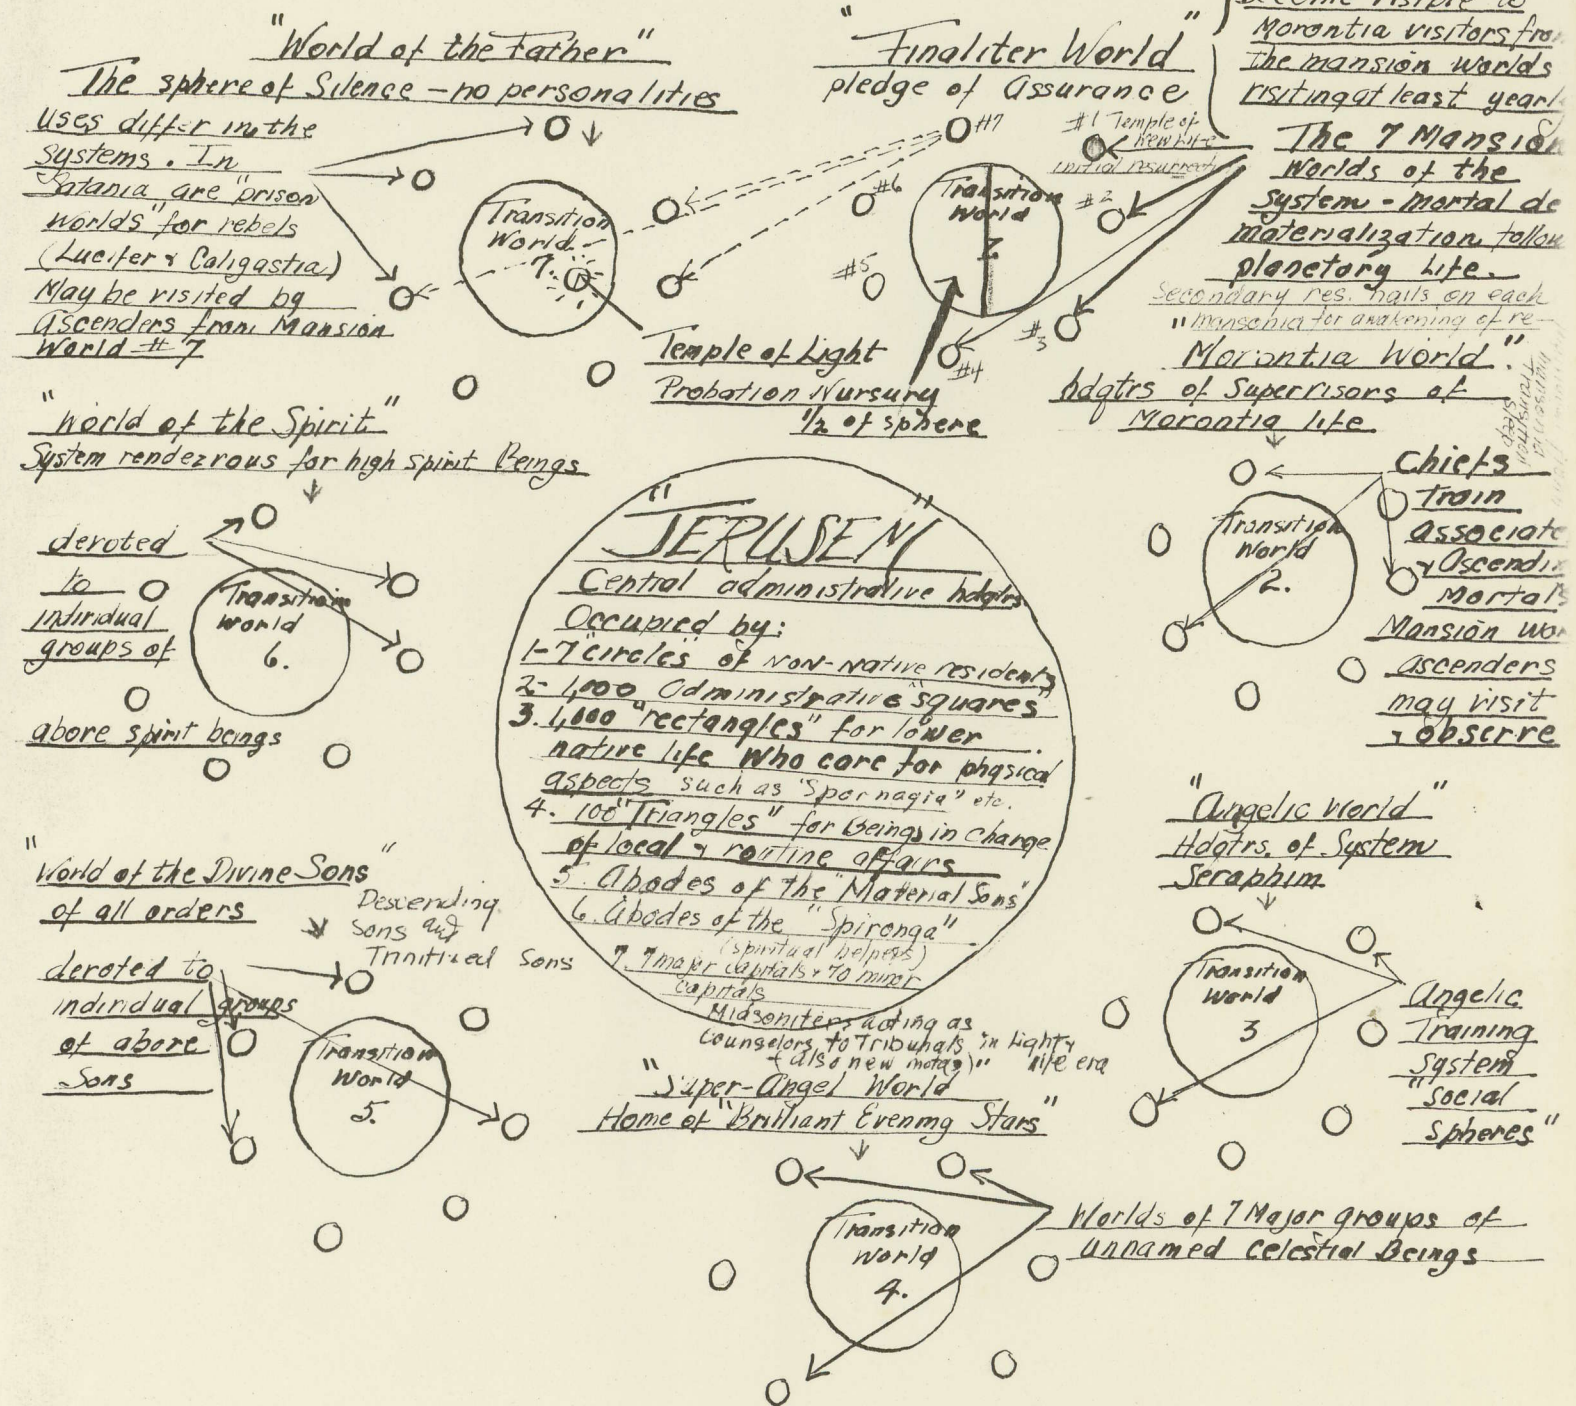

June 1972

— Not to scale —

Total of Jerusem the capital cluster of Satania System
 57 Architectural spheres schematic diagram as personally drawn from Urania bk. text first to last by Meredith Landrum.

"Jerusem" - great central sphere = 100 times size of Earth = 1
 Surrounded by 7 Major Satellites = 10 " " " " = 7
 Each surrounded by 7 subsatellites = (7x7) = 49
 = 57