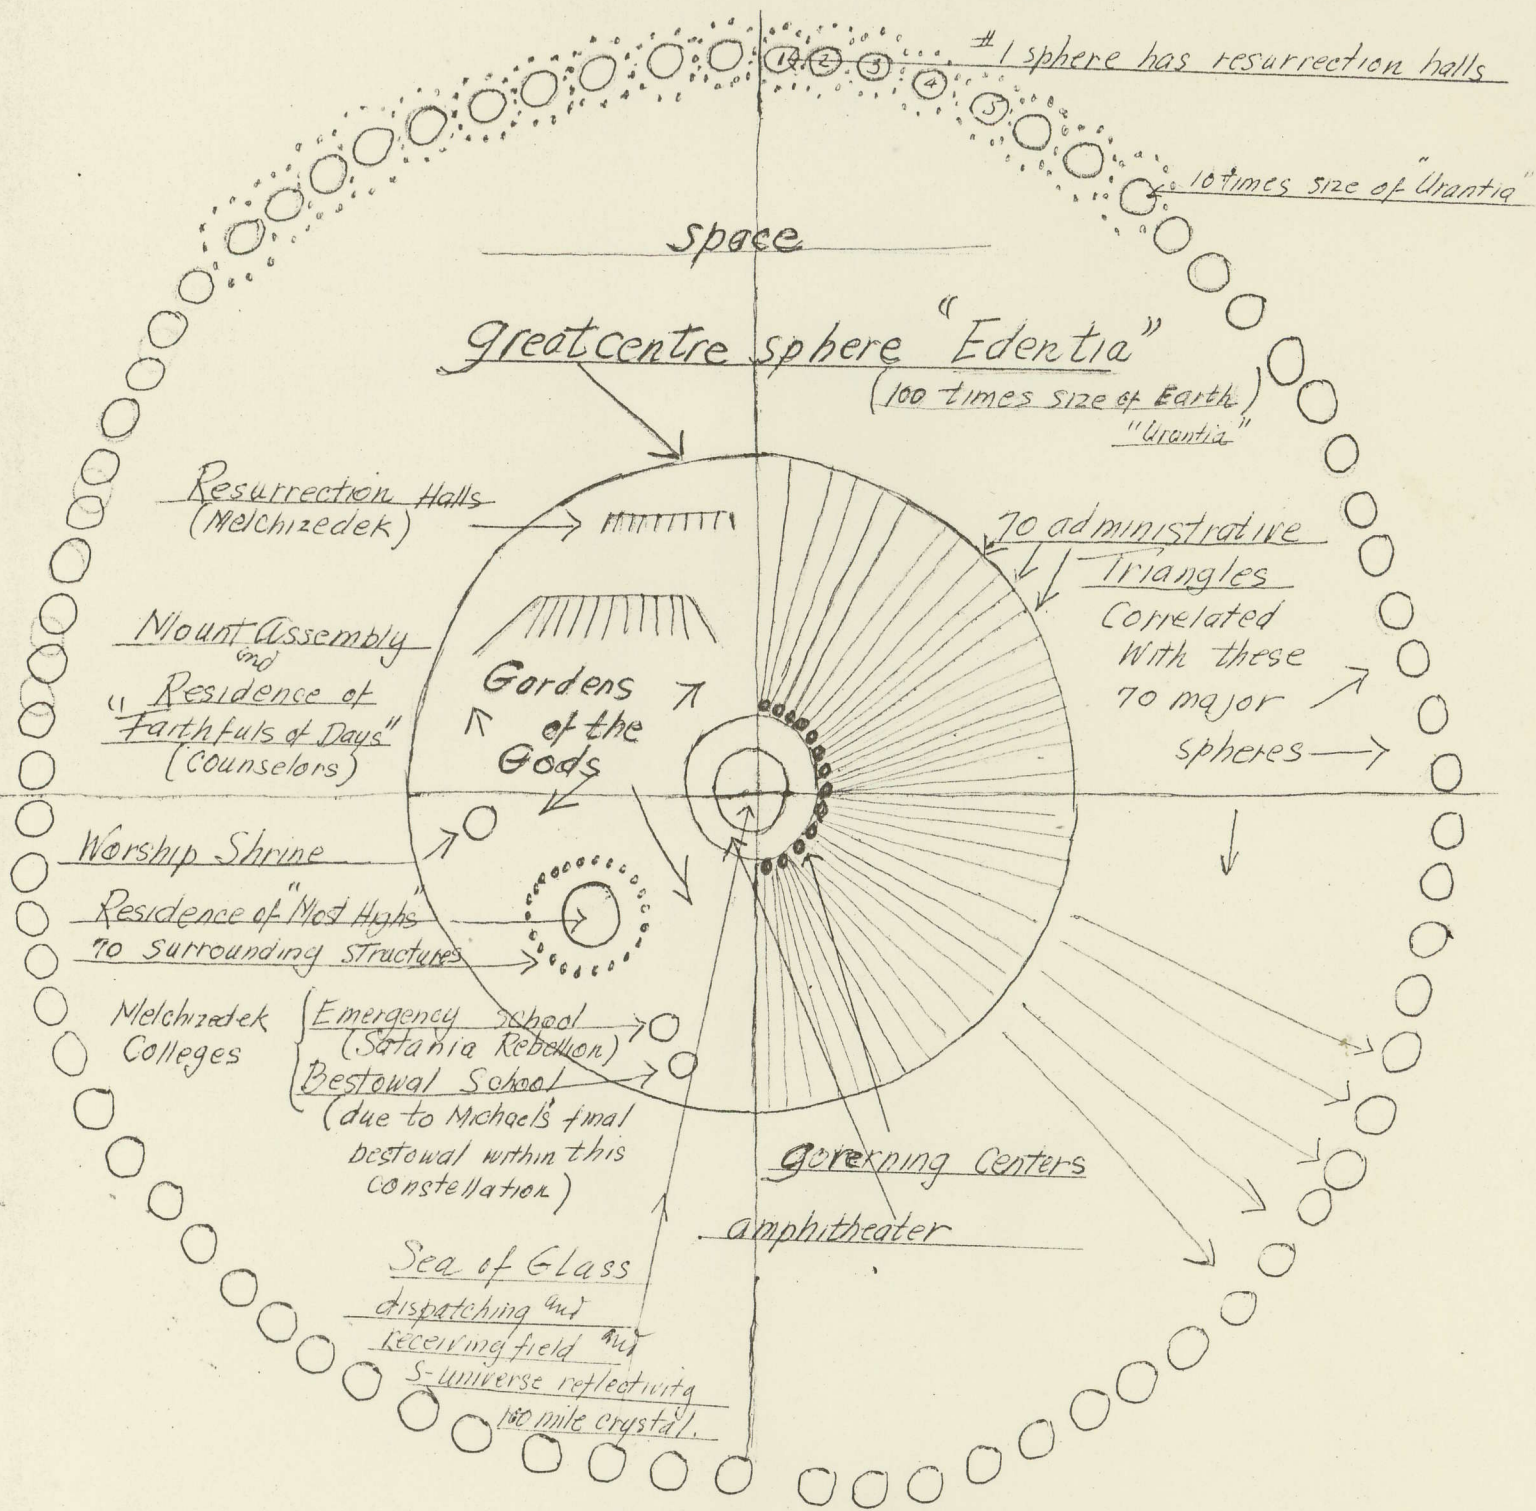

NORLATIADEK

Constellation headquarter cluster of "Edentia" - Total 771 spheres

70 major satellites each surrounded by ten minor spheres

Schematic diagram from Urantia Bk text as personally

Compiled by Meredith Kardrun

June 1972

— Not to scale —