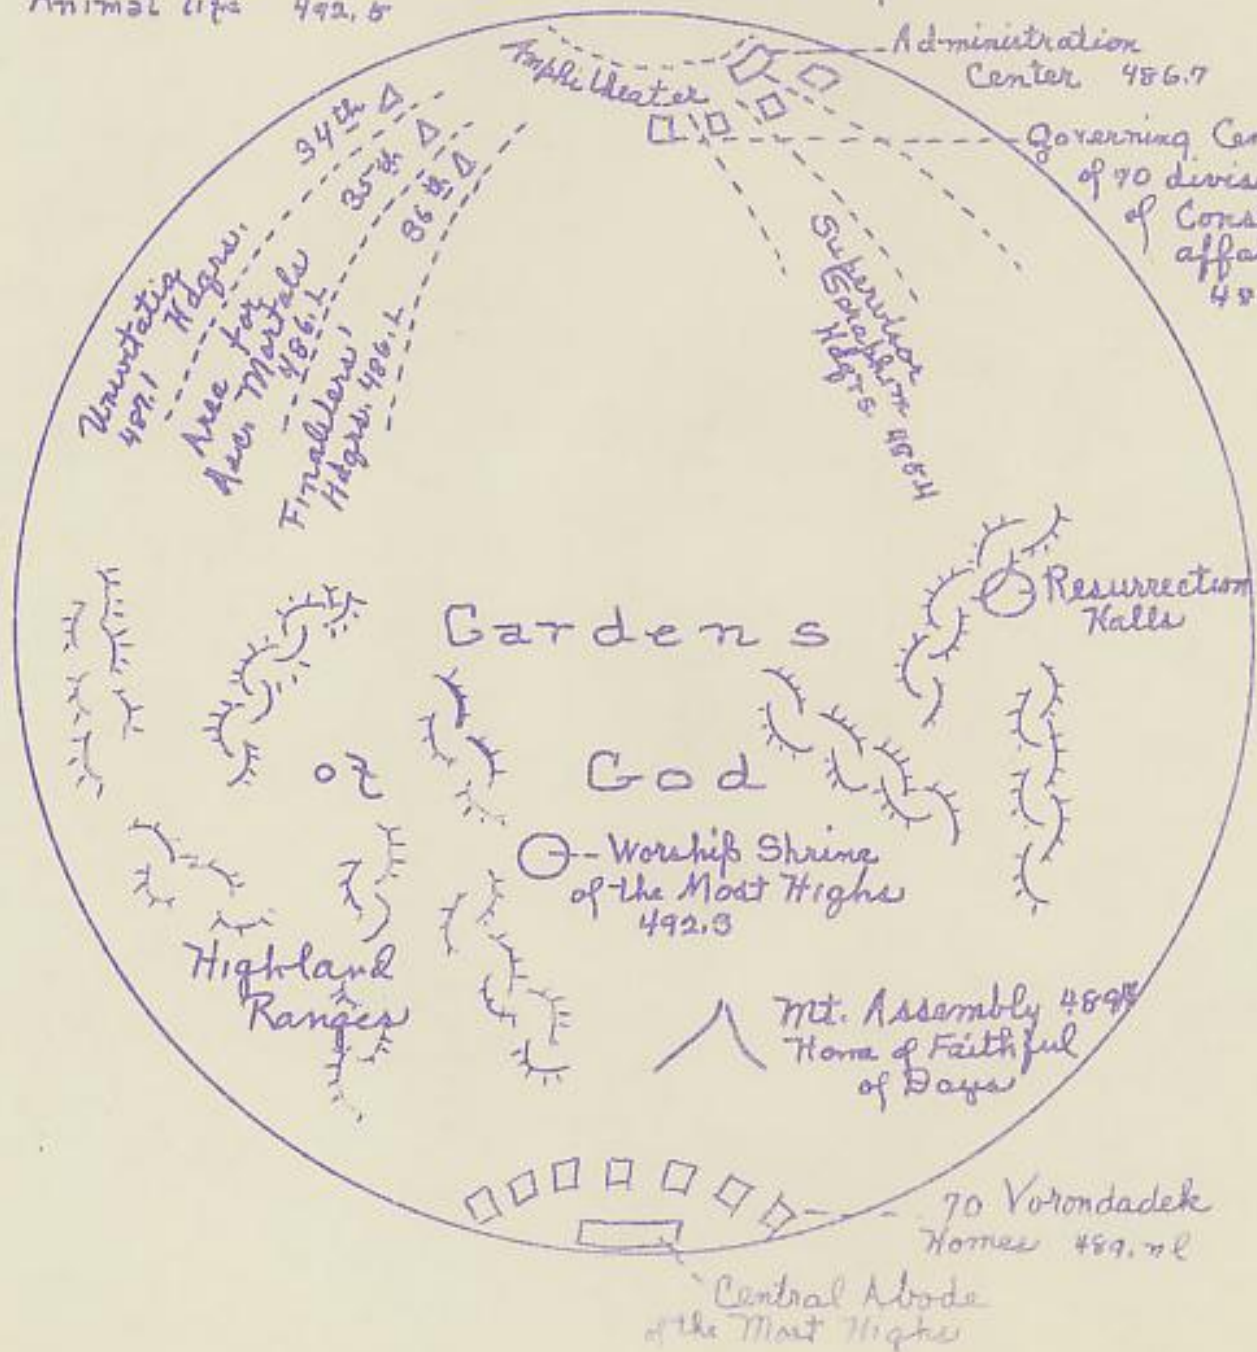

EDENTIA

Capital Sphere of 770 Worlds
in 10 Groups.

Size - 100 x Urania 485.2
Year - 5 x Uran. yr. 372
Atmos. - 3 q ad 486.3
Rivers, lakes - 485.4 P
Vegetation - 492.1 LF
Animal life 492.5

Sea of Glass 486.7

Administration
Center 486.7

Governing Centers
of 70 divisions
of Const.
affairs
486.7

Subordinate
Hdqrs. 485.1

Uranitia
Hdqrs. 487.1

Area for
Area Martale
486.1

Finaliers
Hdqrs. 486.1

Gardens

God

Worship Shrine
of the Most High
492.3

Mt. Assembly 489.8
Home of Faithful
of Days

Resurrection
Halls

Highland
Ranges

70 Vorondadek
Homes 489.76

Central Abode
of the Most High